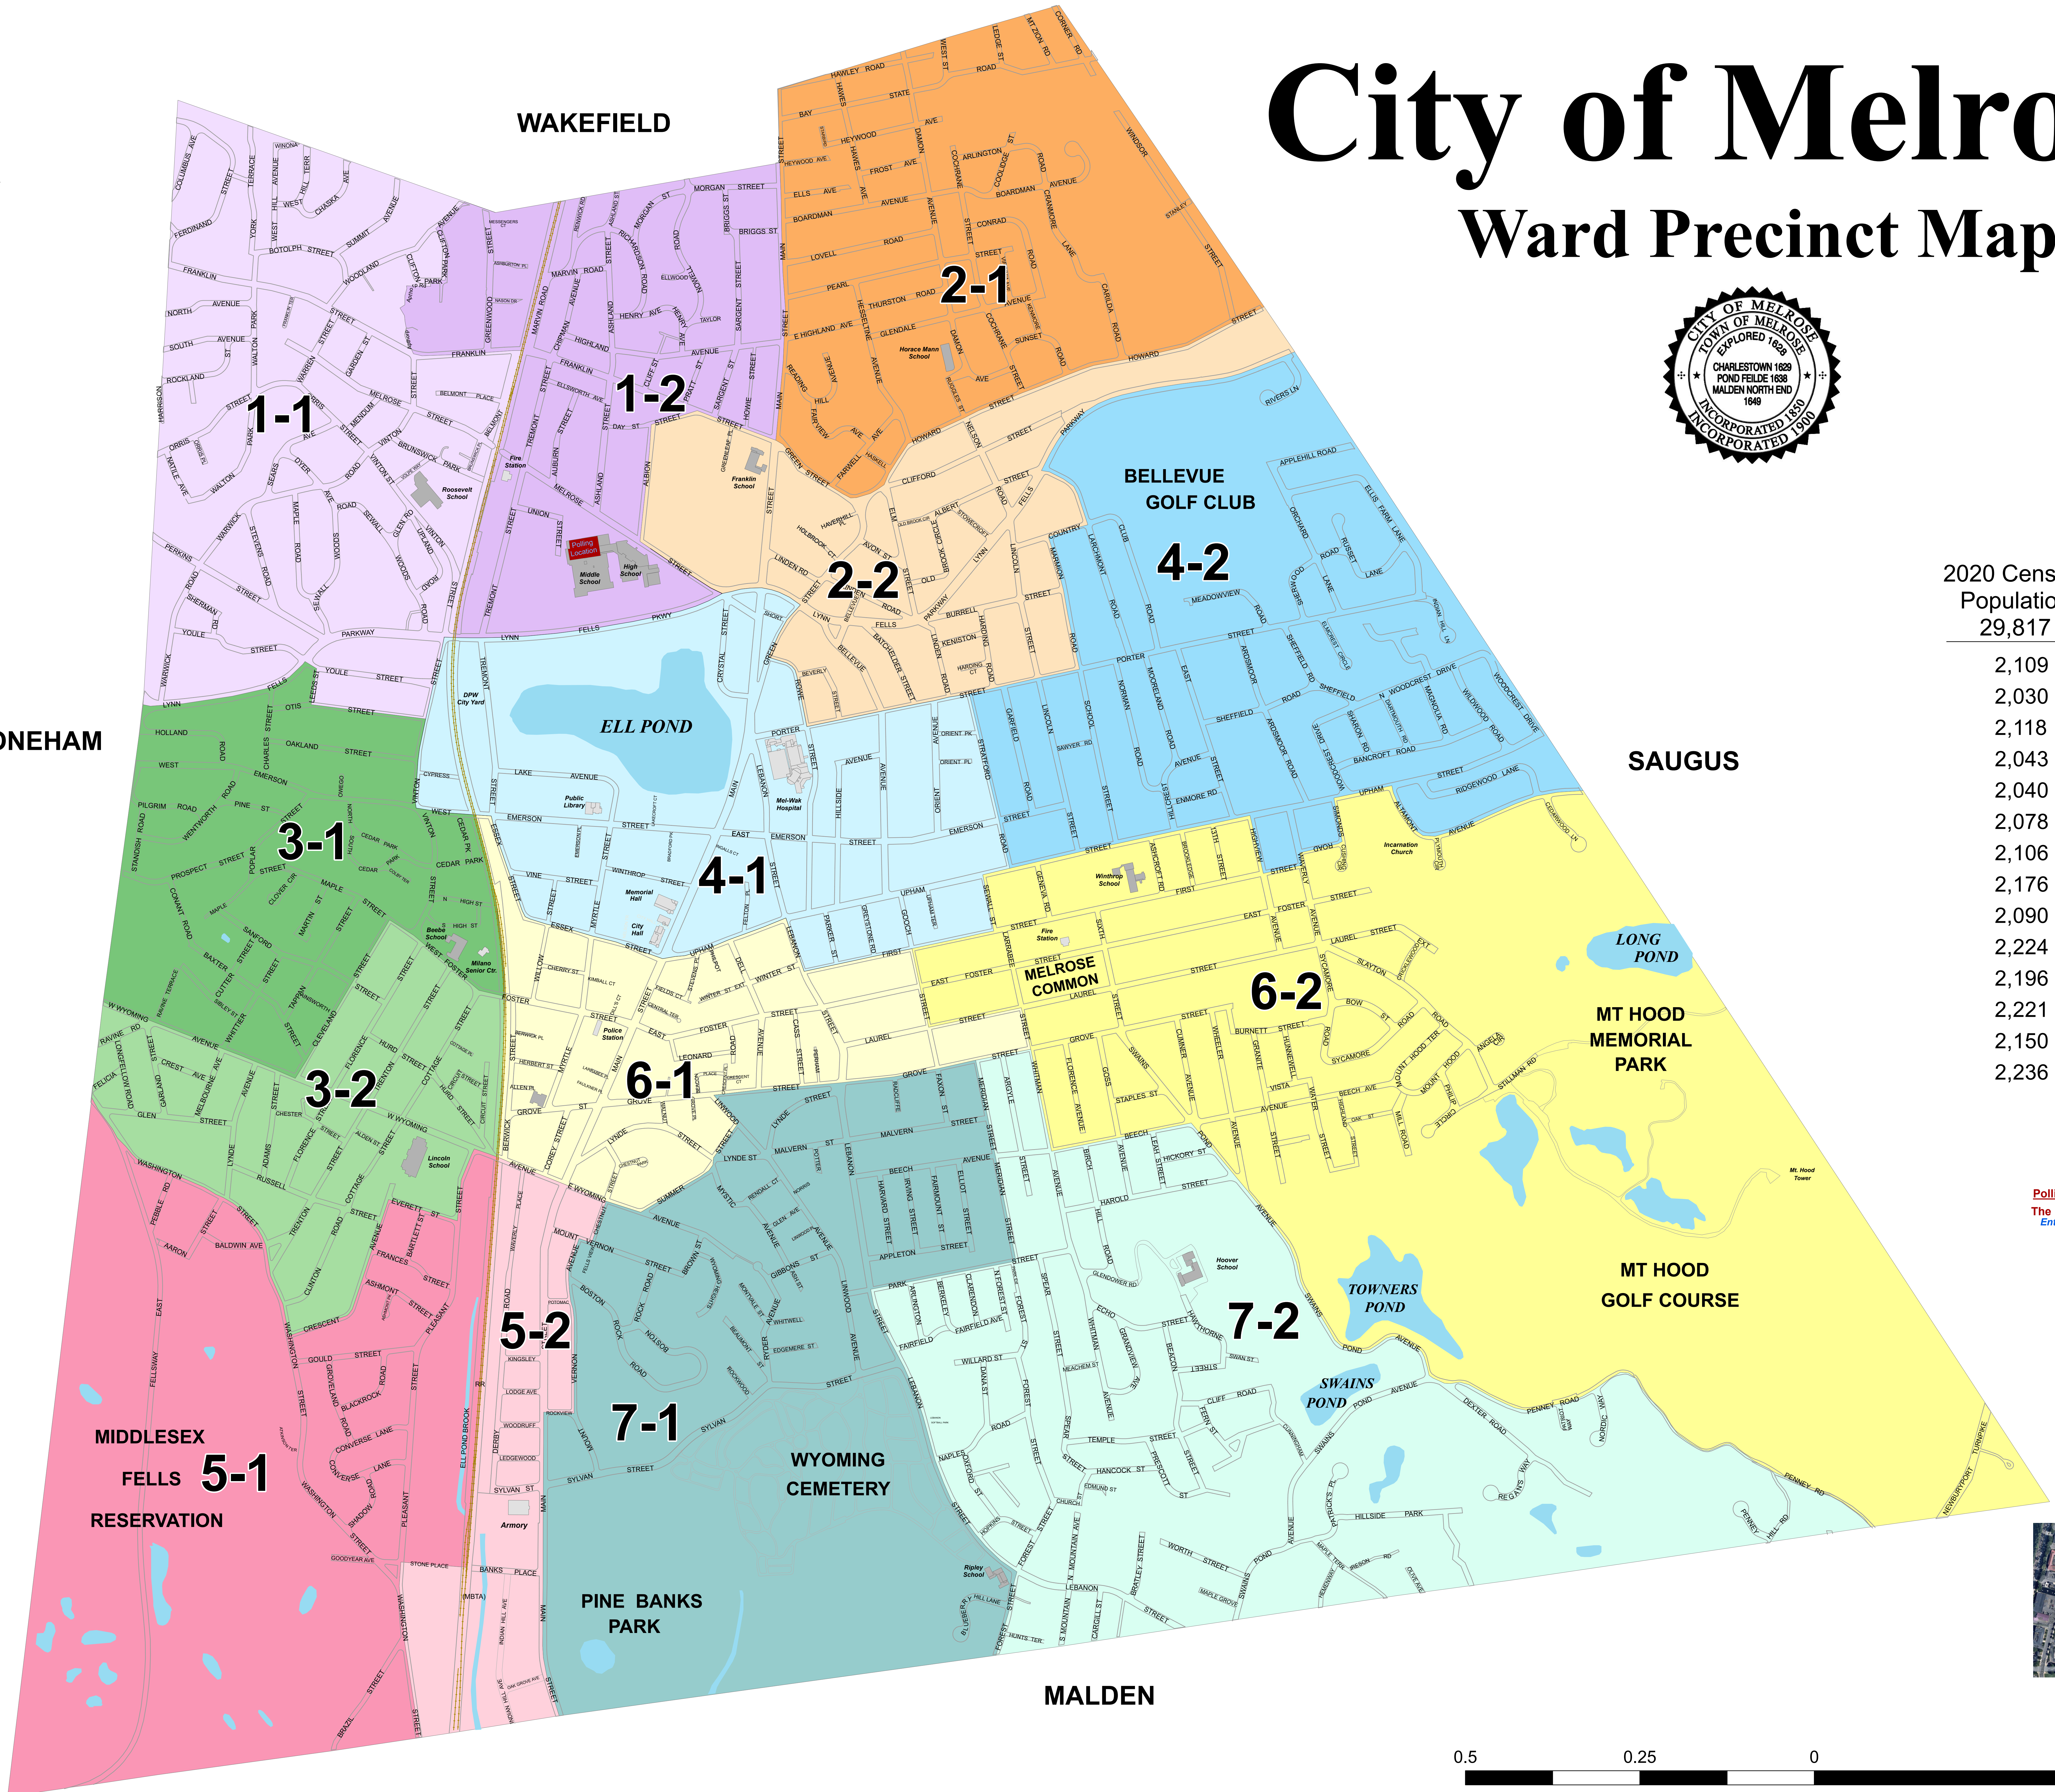

# City of Melrose

## Ward Precinct Map

STONEHAM

WAKEFIELD

SAUGUS

MALDEN

2020 Census Population	Ward/Precinct
2,109	1-1
2,030	1-2
2,118	2-1
2,043	2-2
2,040	3-1
2,078	3-2
2,106	4-1
2,176	4-2
2,090	5-1
2,224	5-2
2,196	6-1
2,221	6-2
2,150	7-1
2,236	7-2

**Polling Location:**  
The Melrose Veteran's Memorial Middle School  
Enter from the Melrose Street back parking lot.